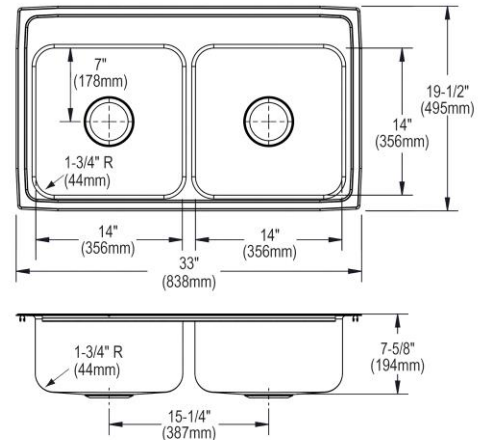

PART: _____ QTY: _____

PROJECT: _____

CONTACT: _____

DATE: _____

NOTES: _____

APPROVAL: _____

In keeping with our policy of continuing product improvement, Elkay reserves the right to change product specifications without notice. Please visit elkay.com for the most current version of Elkay product specification sheets. This specification describes an Elkay product with design, quality, and functional benefits to the user. When making a comparison of other producers' offerings, be certain these features are not overlooked.