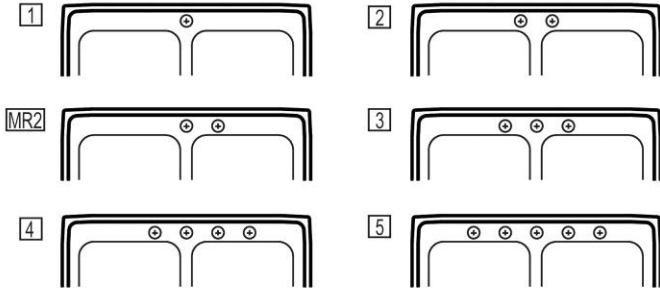

**Hole Drilling Configurations:**

1-1/2" (38mm) Diameter Faucet Holes on 4" (102mm) Centers

**Installation Profile:**

Optional Accessories		
<a href="#">LKWBG1414SS</a>	Elkay Stainless Steel 13" x 13" x 1" Bottom Grid <a href="#">Spec Sheet (PDF)</a>	
<a href="#">CB1613</a>	Elkay Hardwood 16-3/4" x 13-1/2" x 1" Cutting Board <a href="#">Spec Sheet (PDF)</a>	
<a href="#">LK99</a>	Elkay Deluxe 3-1/2" Drain Type 304 Stainless Steel Body Strainer Basket Rubber Seal and Tailpiece <a href="#">Spec Sheet (PDF)</a>	
<a href="#">LKGT1041CR</a>	Elkay Gourmet Single Hole Kitchen Faucet Pull-out Spray and Lever Handle with Hi and Mid-rise Base Options Chrome <a href="#">Spec Sheet (PDF)</a>	
<a href="#">LKGT1041NK</a>	Elkay Gourmet Single Hole Kitchen Faucet Pull-out Spray and Lever Handle with Hi and Mid-rise Base Options Brushed Nickel <a href="#">Spec Sheet (PDF)</a>	